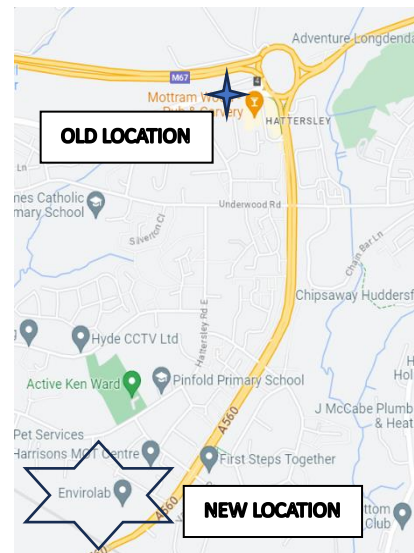

**Your sample drop off location  
is changing**

**On Monday October 16<sup>th</sup> your new  
and improved sample drop off  
location will be 1 mile from our  
current location**

From M67: Exit the motorway in the right hand lane, taking your third exit signposted Hattersley A560. Take that road for nearly one mile until you see the turning below

Take this turning (below) and our entrance is on your left

*Or just Google 'Envirolab' we've updated ourselves on there too!*

**Envirolab, Housesteads, Off Stockport Road, Hattersley, SK14 3QU**

**Everything else remains the same, if you need assistance do not hesitate to call us: 0161 368 4921**